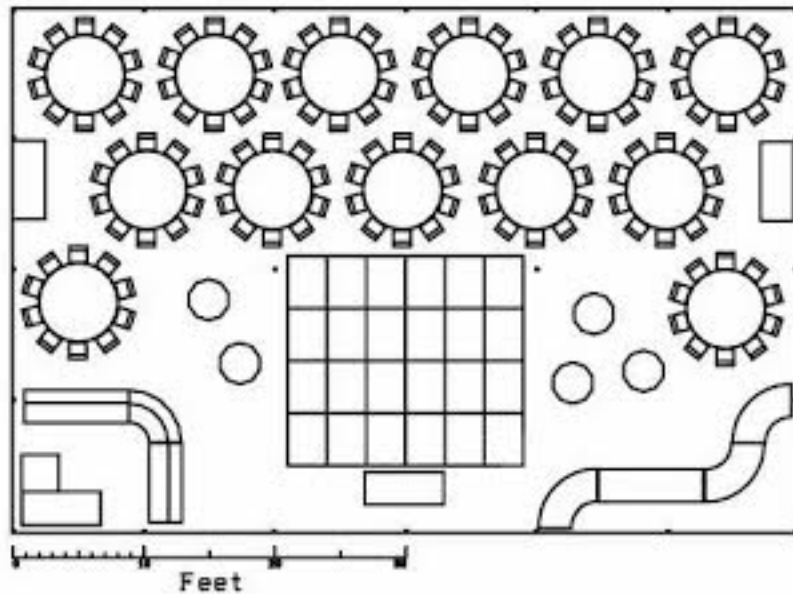

1191 Zara Drive - Pottstown, PA 19464

(610)495-1433

40X60 Pole Tent