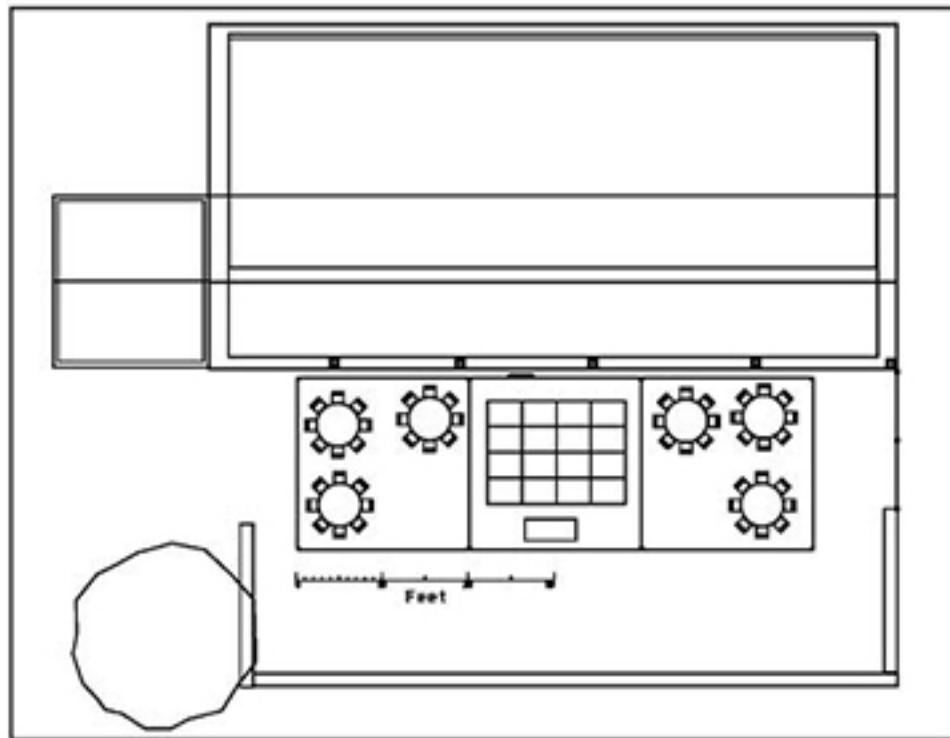

1191 Zara Drive - Pottstown, PA 19464

(610)495-1433

20x60 Century Frame Tent