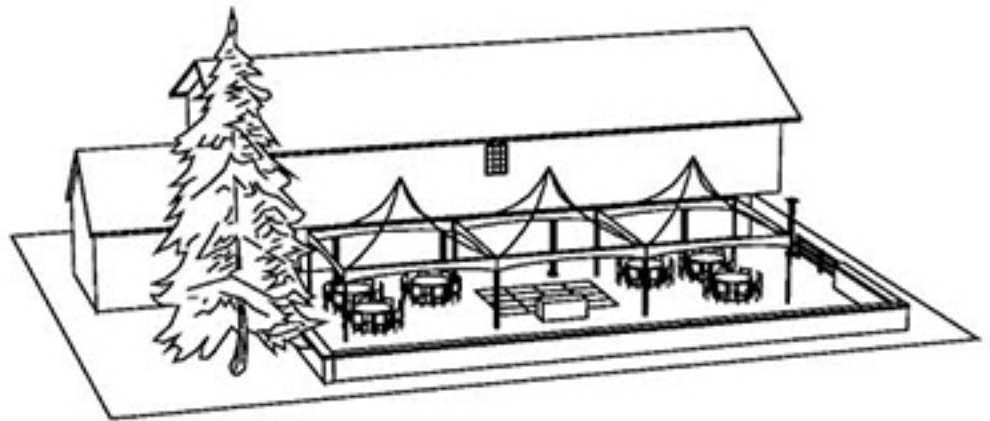

1191 Zara Drive - Pottstown, PA 19464

(610)495-1433

20x60 Century Frame Tent